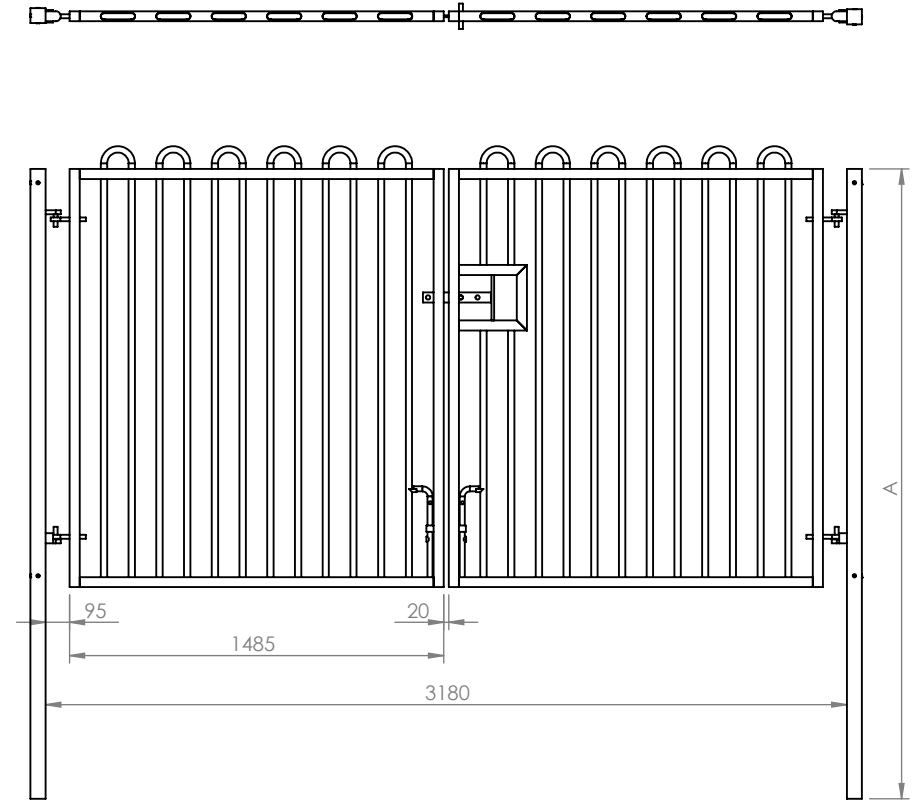

THE INFORMATION CONTAINED IN THIS DRAWING IS THE SOLE PROPERTY OF HERAS UK FENCING SYSTEMS ANY REPRODUCTION IN PART OR WHOLE WITHOUT THE WRITTEN PERMISSION OF HERAS UK FENCING SYSTEMS IS PROHIBITED.

DRAWING REVISION CHANGES			
REV	DATE	DRAWN	ALTERATION
-	-	-	-

Open 180°

Open 90°

Fence Height	A	B	C
0.9m	1400	900	590
1.0m	1600	1000	690
1.2m	1800	1200	690
1.5m	2000	1500	590
1.8m	2500	1800	790

Heron's Way
Carr Hill
Doncaster DN4 8WA
Tel: 01302 364551
Fax: 01302 322401
E-mail: heras.sales@herasuk.co.uk
Website: www.heras.co.uk

TR800 Play Bow top fencing system
All heights
Std DL gate elevation

DRAWN	SM	07/07/2010
CHECKED	SM	23/04/2014

DWG. NO. TR800_dl_ge_001	REV. 0
3D MODEL REF: pg_bow_top_sl_ge_001 SHEET 1 OF 1	