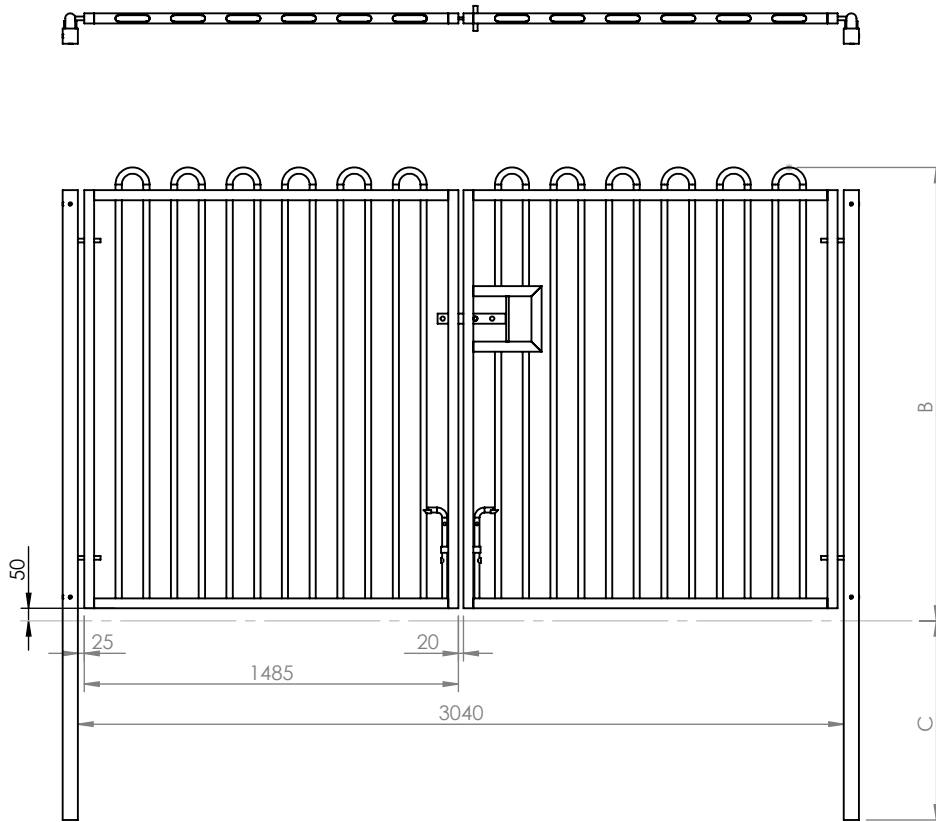

THE INFORMATION CONTAINED IN THIS DRAWING IS THE SOLE PROPERTY OF HERAS UK FENCING SYSTEMS ANY REPRODUCTION IN PART OR WHOLE WITHOUT THE WRITTEN PERMISSION OF HERAS UK FENCING SYSTEMS IS PROHIBITED.

DRAWING REVISION CHANGES			
REV	DATE	DRAWN	ALTERATION
-	-	-	-

Open 180°

Open 90°

Fence Height	A	B	C
0.9m	1400	900	590
1.0m	1600	1000	690
1.2m	1800	1200	690
1.5m	2000	1500	590
1.8m	2500	1800	790

Heron's Way
Carr Hill
Doncaster DN4 8WA
Tel: 01302 364551
Fax: 01302 322401
E-mail: heras.sales@herasuk.co.uk
Website: www.heras.co.uk

TR800 Play Bow top fencing system
All heights
Std DL gate elevation

DRAWN	SM	07/07/2010
CHECKED	SM	23/04/2014

DWG. NO. TR800_dl_ge_001	REV. 0
3D MODEL REF: pg_bow_top_sl_ge_001 SHEET 1 OF 1	