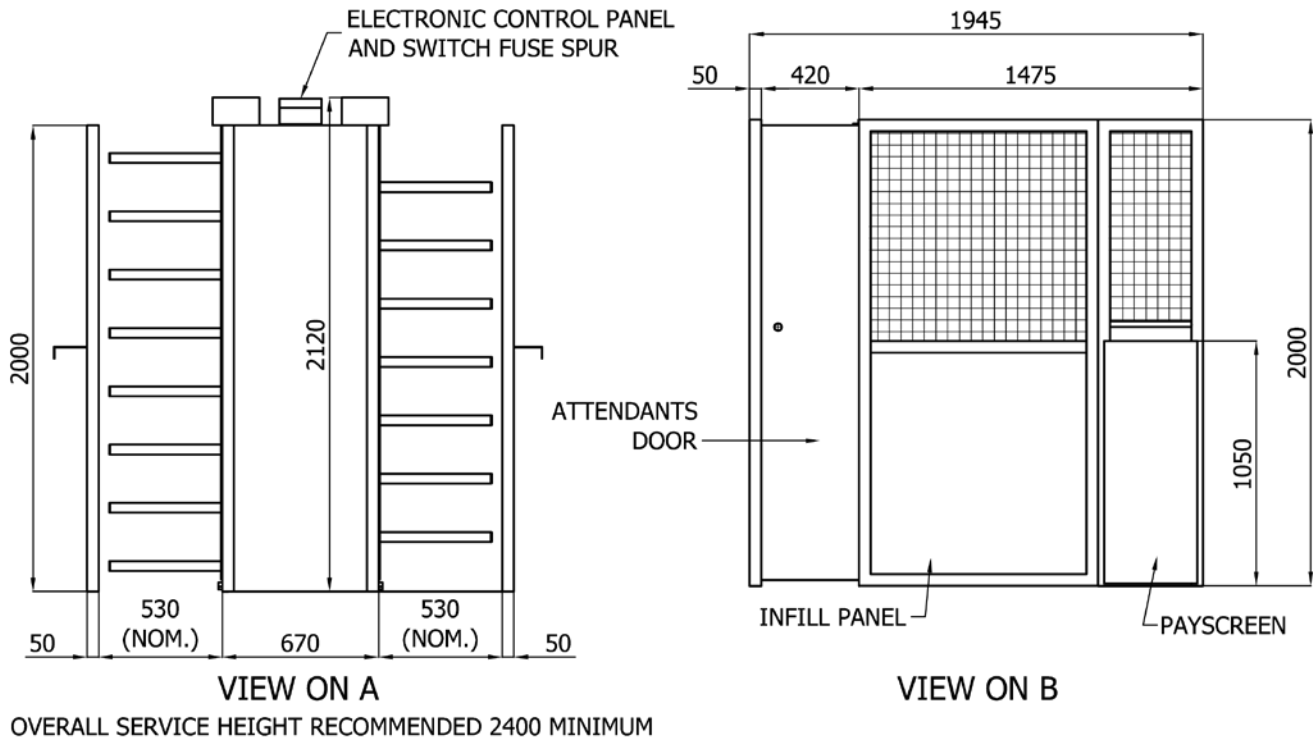

B730

Entrance control / Stadia turnstile

The B730 full height turnstile range combines entrance control with safety, stylish design, ruggedness and reliability.

Specially designed for stadium applications, the B730 is installed in numerous stadia in the UK and abroad. The B730 excels at controlling the influx of large volumes of people while conforming with all applicable safety standards.

The B730 turnstiles are available in a wide range of configurations, materials and finishes to fulfill any security, operational and aesthetic requirements. Finishes include high quality coatings in any RAL colour, together with stainless steel.

Experts in perimeter protection

Drawings (dimensions in mm)

Technical specification

Construction	Full, three quarter, half height and custom designs Steel equipment housing, fully welded Mesh anti-climb canopy Steel half mesh passage divers Steel mesh payment/ticket window 90 degree (four arm) straight arm steel rotors
Material	Frame (flat and rolled hollow section RHS low carbon mild steel) Straight arms (38 mm diameter steel tube with polypropylene black end caps)
Colour	RAL range
Finish	Shot blasted kephos treated polyester powder coated finish
Lock	Electrical (110-240 VAC, 50/60 Hz, max. FLC of 3 A)
Bearings	Bearings Stainless steel seal
Control unit	Programmable, IP65 enclosure, local counter