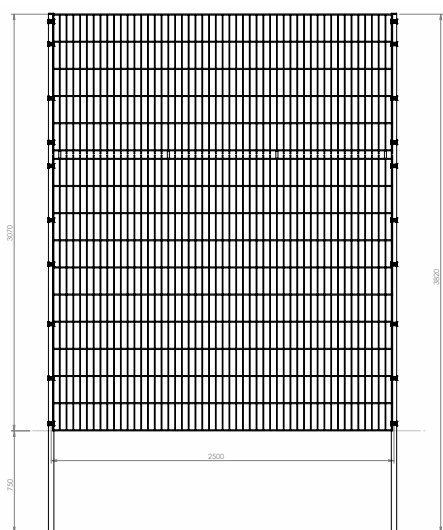

Heras sports fencing system is built up in four simple steps:

1. Choose mesh panel.
2. Choose height.
3. Choose number of gates.
4. Choose any added extras.

- **Up to 5 metre height**
- **A complete solution for every sport pitch or MUGA**
- **Low noise due to use of plastic clips between panel and post**
- **Multi mesh panel provides a strong fence especially made for small ball games**
- **Double panel allows a safe use for combined MUGA**

Drawings (dimensions in mm)

Sports Pallas panel

Sports multi-mesh rebound panel

Technical specifications

Type	Fence height	Number of panels	Panel height	RHS post dimensions c/w flat bar and fixings
Sports Pallas panel	3000	1	3000	80 x 40
Sports Pallas panel	4000	2	2000	100 x 50
Sports Pallas panel	5000	3	2000 / 1000	100 x 50
Sports multi-mesh rebound panel	3000	2	2000 / 1000	80 x 40
Sports multi-mesh rebound panel	4000	2	2000	100 x 50
Sports multi-mesh rebound panel	5000	3	2000 / 1000	100 x 50

Material	Steel
Colour (other colours available upon request)	RAL 6005 (moss green) RAL 9005 (jet black)
Finish	Galvanized and powder coating
Panel width	Various
Wires dimensions	Various
Post centre-to-centre	2520 mm