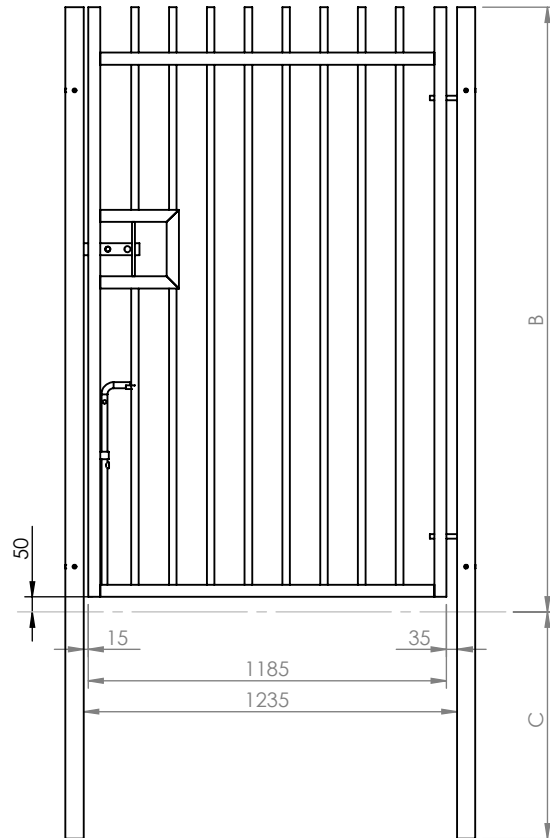

THE INFORMATION CONTAINED IN THIS DRAWING IS THE SOLE PROPERTY OF HERAS UK FENCING SYSTEMS ANY REPRODUCTION IN PART OR WHOLE WITHOUT THE WRITTEN PERMISSION OF HERAS UK FENCING SYSTEMS IS PROHIBITED.

DRAWING REVISION CHANGES			
REV	DATE	DRAWN	ALTERATION
-	-	-	-

Open 180°

Open 90°

Fence Height	A	B	C
1.0m	1600	1000	600
1.2m	1800	1200	600
1.5m	2100	1500	600
1.8m	2500	1800	700
2.0m	2750	2000	750
2.4m	3150	2400	750

Herons Way Carr Hill Doncaster DN4 8WA Tel: 01302 364551 Fax: 01302 322401 E-mail: heras.sales@herasuk.co.uk Website: www.heras.co.uk			
		Contour Square top fencing system All heights Std SL gate elevation	
DRAWN	SM	07/07/2010	DWG. NO. square_top_sl_ge_001
CHECKED	SM	08/09/2010	REV. 0
3D MODEL REF: square_top_sl_ge_001			SHEET 1 OF 1