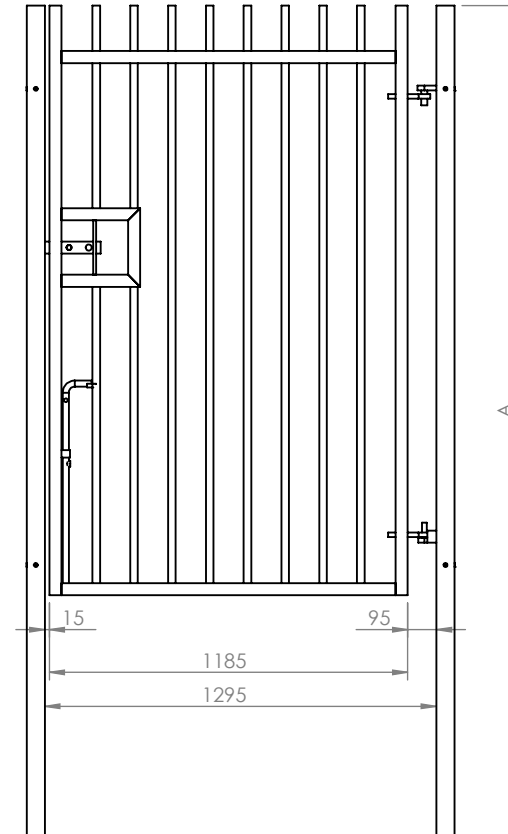

THE INFORMATION CONTAINED IN THIS DRAWING IS THE SOLE PROPERTY OF HERAS UK FENCING SYSTEMS ANY REPRODUCTION IN PART OR WHOLE WITHOUT THE WRITTEN PERMISSION OF HERAS UK FENCING SYSTEMS IS PROHIBITED.

DRAWING REVISION CHANGES			
REV	DATE	DRAWN	ALTERATION
-	-	-	-

Open 180°

Open 90°

Fence Height	A	B	C
1.0m	1600	1000	600
1.2m	1800	1200	600
1.5m	2100	1500	600
1.8m	2500	1800	700
2.0m	2750	2000	750
2.4m	3150	2400	750

Herons Way Carr Hill Doncaster DN4 8WA Tel: 01302 364551 Fax: 01302 322401 E-mail: heras.sales@herasuk.co.uk Website: www.heras.co.uk			
		Contour Square top fencing system All heights Std SL gate elevation	
DRAWN	SM	07/07/2010	DWG. NO. square_top_sl_ge_001
CHECKED	SM	08/09/2010	REV. 0
3D MODEL REF: square_top_sl_ge_001			SHEET 1 OF 1