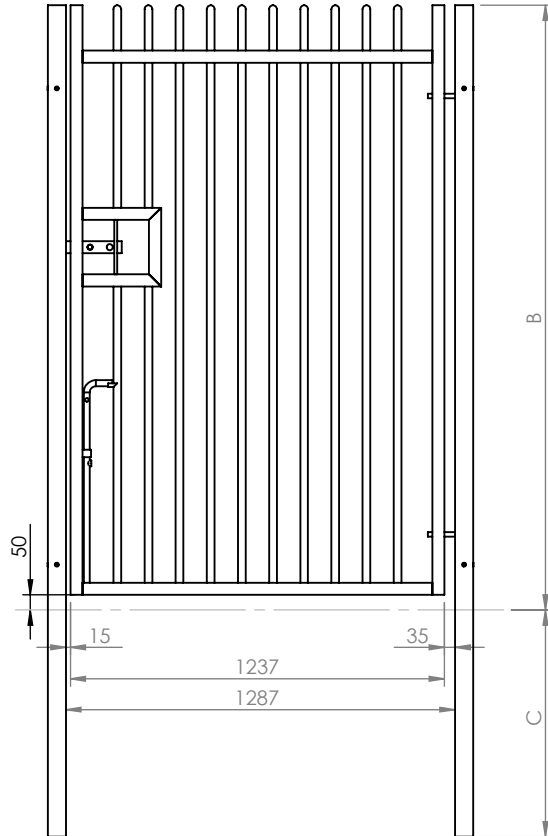

THE INFORMATION CONTAINED IN THIS DRAWING IS THE SOLE PROPERTY OF HERAS UK FENCING SYSTEMS ANY REPRODUCTION IN PART OR WHOLE WITHOUT THE WRITTEN PERMISSION OF HERAS UK FENCING SYSTEMS IS PROHIBITED.

DRAWING REVISION CHANGES			
REV	DATE	DRAWN	ALTERATION
-	-	-	-

Open 180°

Open 90°

Fence Height	A	B	C
1.0m	1600	1000	600
1.2m	1800	1200	600
1.5m	2100	1500	600
1.8m	2500	1800	700
2.0m	2750	2000	750
2.4m	3150	2400	750

Herons Way Carr Hill Doncaster DN4 8WA Tel: 01302 364551 Fax: 01302 322401 E-mail: heras.sales@herasuk.co.uk Website: www.heras.co.uk			
		Contour Security Mitred top fencing system All heights Std SL gate elevation	
DRAWN	SM	07/07/2010	DWG. NO. security_mitred_top_sl_ge_001
CHECKED	SM	08/09/2010	
		3D MODEL REF: security_mitred_top_sl_ge_001	REV. 0
		SHEET 1	OF 1