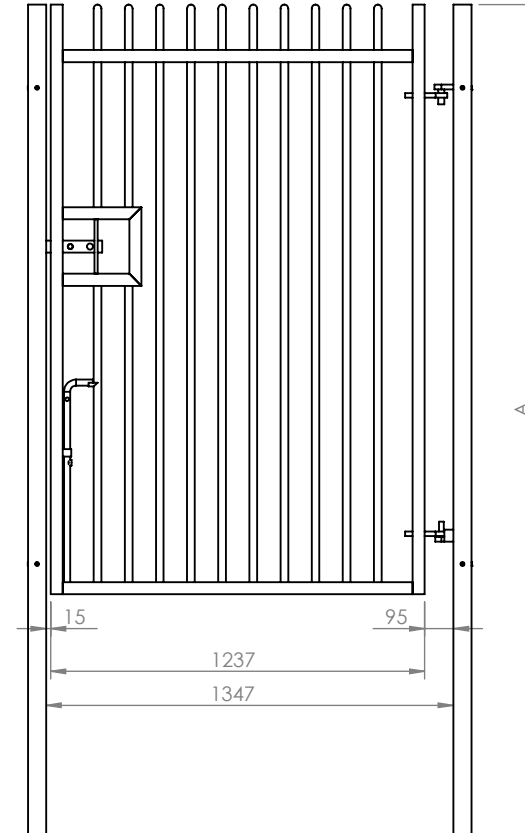

THE INFORMATION CONTAINED IN THIS DRAWING IS THE SOLE PROPERTY OF HERAS UK FENCING SYSTEMS ANY REPRODUCTION IN PART OR WHOLE WITHOUT THE WRITTEN PERMISSION OF HERAS UK FENCING SYSTEMS IS PROHIBITED.

DRAWING REVISION CHANGES			
REV	DATE	DRAWN	ALTERATION
-	-	-	-

Open 180°

Open 90°

Fence Height	A	B	C
1.0m	1600	1000	600
1.2m	1800	1200	600
1.5m	2100	1500	600
1.8m	2500	1800	700
2.0m	2750	2000	750
2.4m	3150	2400	750

Herons Way Carr Hill Doncaster DN4 8WA Tel: 01302 364551 Fax: 01302 322401 E-mail: heras.sales@herasuk.co.uk Website: www.heras.co.uk			
		Contour Security Mitred top fencing system All heights Std SL gate elevation	
DRAWN	SM	07/07/2010	DWG. NO. security_mitred_top_sl_ge_001
CHECKED	SM	08/09/2010	
		3D MODEL REF: security_mitred_top_sl_ge_001	REV. 0
		SHEET 1	OF 1