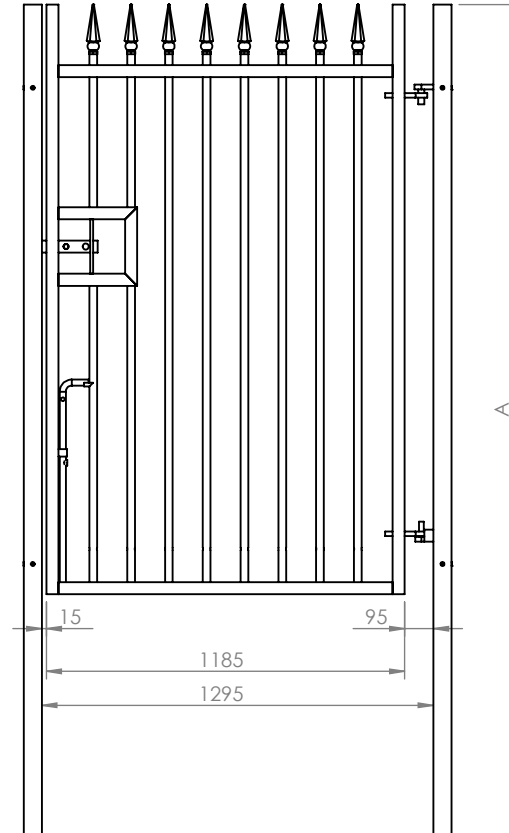

THE INFORMATION CONTAINED IN THIS DRAWING IS THE SOLE PROPERTY OF HERAS UK FENCING SYSTEMS ANY REPRODUCTION IN PART OR WHOLE WITHOUT THE WRITTEN PERMISSION OF HERAS UK FENCING SYSTEMS IS PROHIBITED.

DRAWING REVISION CHANGES			
REV	DATE	DRAWN	ALTERATION
-	-	-	-

Open 180°

Open 90°

Fence Height	A	B	C
1.8m	2500	1800	700
2.0m	2750	2000	750
2.4m	3150	2400	750

Heras Way
Carr Hill
Doncaster DN4 8WA
Tel: 01302 364551
Fax: 01302 322401
E-mail: heras.sales@herasuk.co.uk
Website: www.heras.co.uk

Contour Point top fencing system
All heights
Std SL gate elevation

DRAWN SM 07/07/2010
CHECKED SM 08/09/2010

DWG. NO. point_top_sl_ge_001
REV. 0
3D MODEL REF: point_top_sl_ge_001 SHEET 1 OF 1