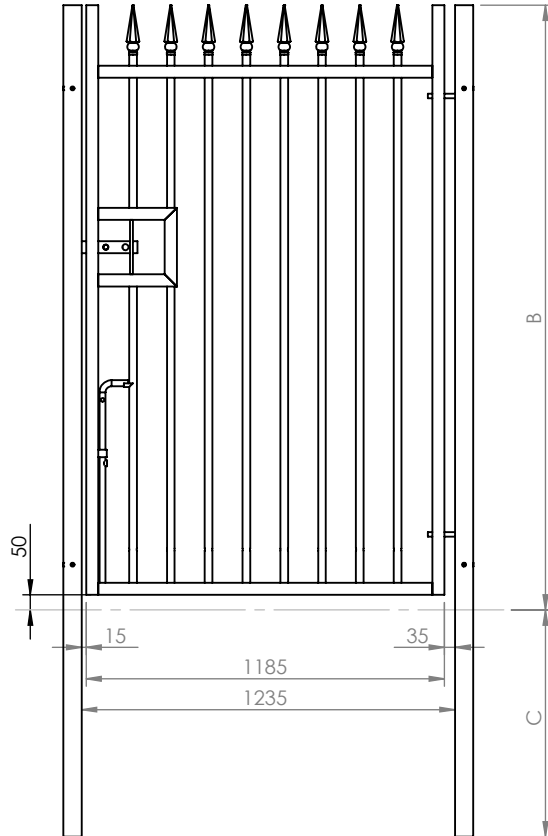

THE INFORMATION CONTAINED IN THIS DRAWING IS THE SOLE PROPERTY OF HERAS UK FENCING SYSTEMS ANY REPRODUCTION IN PART OR WHOLE WITHOUT THE WRITTEN PERMISSION OF HERAS UK FENCING SYSTEMS IS PROHIBITED.

DRAWING REVISION CHANGES			
REV	DATE	DRAWN	ALTERATION
-	-	-	-

Open 180°

Open 90°

Fence Height	A	B	C
1.8m	2500	1800	700
2.0m	2750	2000	750
2.4m	3150	2400	750

Heras Way
Carr Hill
Doncaster DN4 8WA
Tel: 01302 364551
Fax: 01302 322401
E-mail: heras.sales@herasuk.co.uk
Website: www.heras.co.uk

Contour Point top fencing system
All heights
Std SL gate elevation

DRAWN SM 07/07/2010
CHECKED SM 08/09/2010

DWG. NO. point_top_sl_ge_001
REV. 0
3D MODEL REF: point_top_sl_ge_001 SHEET 1 OF 1